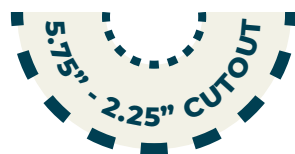

Keg Collars

Blue Label Digital's **Keg Collar Cooperative** program allows brewers to get great pricing on their keg collars. The deadline for approved orders with artwork is the 15th of every month.